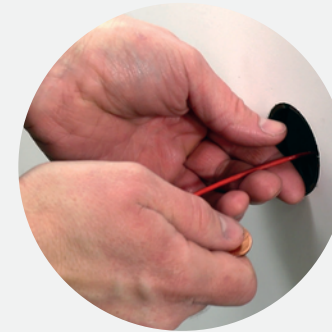

Movana: key features

Emergency access in 8 seconds

In an emergency, the occupancy indicator is twisted anti-clockwise out of the door with a coin and used to pull a cord that disengages the door stop and allows the door to swing outwards.