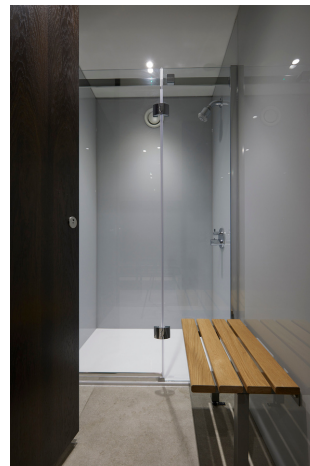

# KEY FEATURES

- 01 Wide range of configurations including freestanding island benches, cantilevered benching and wall-to-floor-fixed benching
- 02 Made to measure gives complete layout flexibility
- 03 Can be integrated with Maxwood lockers ranges
- 04 Bench slats provided in solid grade laminate and lacquered ash or oak hardwood - other timber species available on request
- 05 Highly durable epoxy powder coated mild steel frames
- 06 Option for shoe trays, backrests and pegrails