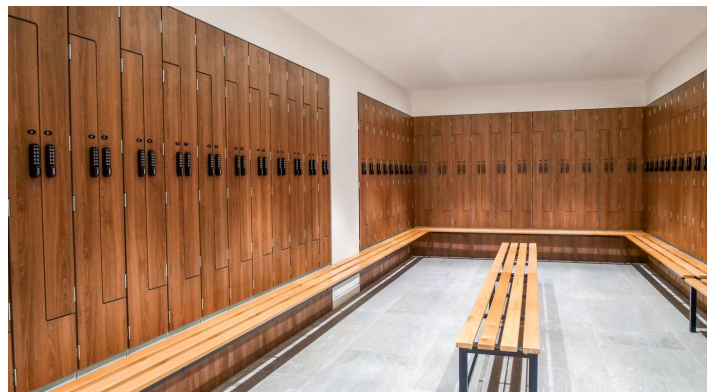

### TYPES

**Floor mounted perimeter benching** (can be fixed to both wall and floor or just to the floor)

**Cantilever perimeter benching** (dependent on strength of wall build-up)

**Island benching** (free standing)

### OPTIONAL ENHANCEMENTS

Timber pegrail with coat hooks in matching powder coated finish

Braked castors - for mobile benches

Shoe tray or footbar

Single or double tier shoe baskets

20mm high pressure laminate under-panel fixed to bench legs, to conceal bench support framework.